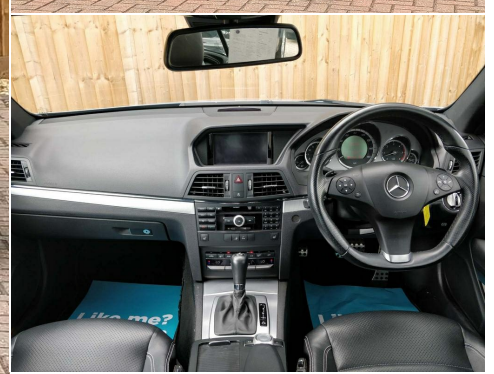

2010(10) Mercedes-Benz E Class

£9,495

3.0 E350 CDI Sport Auto 2dr 3l Automatic

Registered
2010(10)

Mileage
53,000 miles

Engine Size
3 l

Fuel Type
Diesel

Transmission
Automatic

Fuel Consumption
41.5 mpg

Description

18in AMG Alloy Wheels (4) - 6 - Twin - Spoke Design with (Front 235/40 Tyres and Rear 255/35 Tyres) and Locking Wheel Bolts, Alarm System, Audio 20 Radio with Single CD Drive (MP3 Compatible) and Aux - in Socket, Automatic Climate Control - Two - Zone, Bluetooth Interface for Hands - Free Telephony, Electric Windows (4) - One - Touch Opening and Closing Including Obstruction Sensors, Heated Front Seats, Multi - Contour Front Seats with Electrical Height/Back Adjustment, Parktronic with Advanced Parking Guidance, Tyre Pressure Loss Warning System

Aldridge Vehicle Services Ltd

Aldridge Vehicle Services Ltd

Masons Yard, Station Approach, Andover, Hampshire, SP10 3HN United Kingdom

01264 364666

OPENING HOURS

Monday	09:00 - 18:00
Tuesday	09:00 - 18:00
Wednesday	09:00 - 18:00
Thursday	09:00 - 18:00
Friday	09:00 - 18:00
Saturday	09:00 - 18:00
Sunday	Appointment only